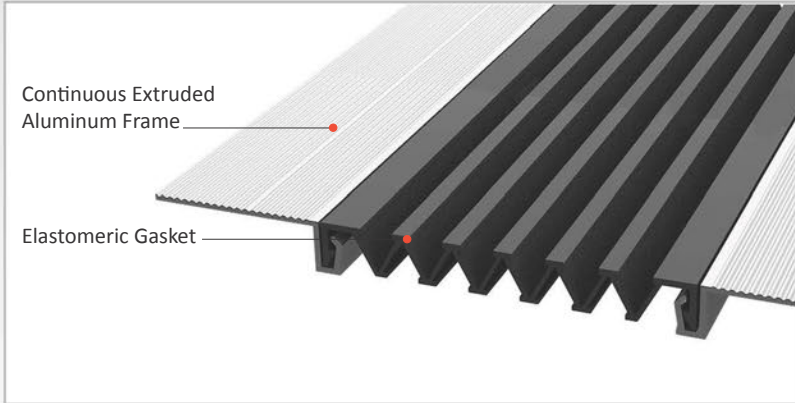

AS U120 surface mounted profile can easily be installed by means of screws to all types of wall & ceiling. Ribbed elastomeric gasket gains the profile a remarkable movement ability and compensates level differences on both sides of the wall. Slide-in gasket system lets the profile to be used at exterior applications as well as interior areas. Profiles up to 150 mm gap are applied with single gasket while the wider ones are with double gaskets joined with a connector profile.

- Application Areas** : Indoor & Outdoor / Wall & Ceiling
- Ideal for** : Shopping Malls, Airports, Residences, Hospitals, Hotels, Commercial & Public Buildings etc.
- Material** : Mill Finish Aluminum (Anodizing optional), EPDM (Only in Black Color) or TPE Gasket
- Aluminum Alloy** : 6063 AA-USA / EN AW 6063
- Optional Supplies** : Fire Barrier, Waterproof EPDM membrane

* Visuals are representative and the profile configuration may differ depending on the characteristics requested.

GASKET COLORS → **BLACK** → GREY → **BEIGE** → Custom Colors available.

LOCATION	MODEL	GAP (Fb) mm	HEIGHT (H) MM	OVERALL WIDTH (B) mm	VISIBLE WIDTH (S) mm	MOVEMENT (W) mm	LOAD CAPACITY	STANDARD LENGTH (mt)
Wall to Wall	AS U120-030	30	15	119	119	+10 / -6	N/A	3
	AS U120-050	50	15	139	139	+20 / -15	N/A	3
	AS U120-080	80	15	169	169	+40 / -30	N/A	3
	AS U120-100	100	15	189	189	+20 / -50	N/A	3
	AS U120-120	120	15	209	209	+60 / -50	N/A	3
	AS U120-150	150	15	239	239	+30 / -80	N/A	3
	AS U120-200	200	15	289	289	+40 / -100	N/A	3
	AS U120-200M	200	15	289	289	+40 / -100	N/A	3