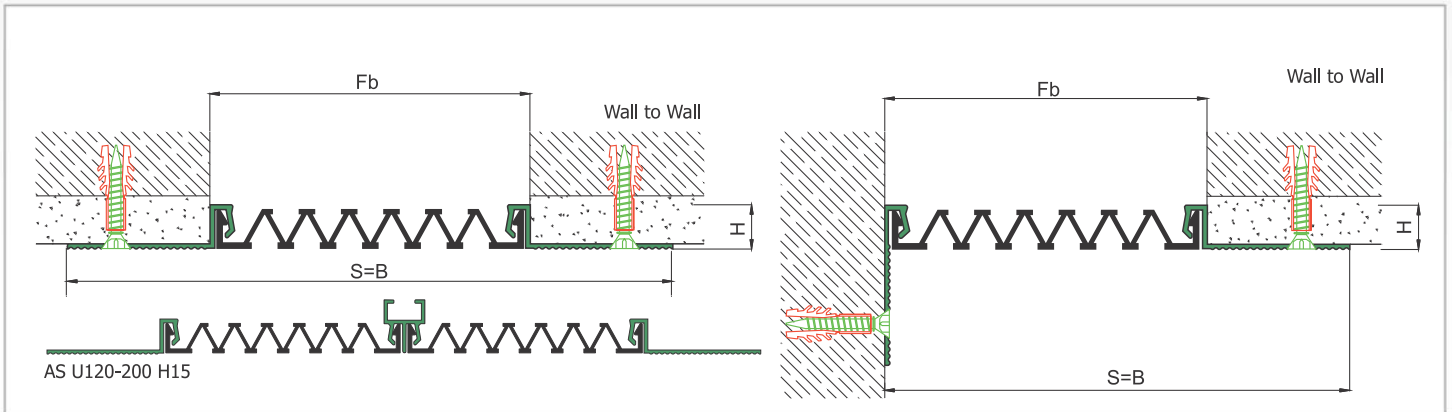

AS U120 surface mounted profile can easily be installed by means of screws to all types of wall & ceiling. Ribbed elastomeric gasket gains the profile a remarkable movement ability and compensates level differences on both sides of the wall. Slide-in gasket system lets the profile to be used at exterior applications as well as interior areas. Profiles up to 150 mm gap are applied with single gasket while the wider ones are with double gaskets joined with a connector profile.

* Visuals are representative and the profile configuration may differ depending on the characteristics requested.

GASKET COLORS → **BLACK** → GREY → **BEIGE** → Custom Colors available.

LOCATION	MODEL	GAP (Fb) mm	HEIGHT (H) MM	OVERALL WIDTH (B) mm	VISIBLE WIDTH (S) mm	MOVEMENT (W) mm	LOAD CAPACITY	STANDARD LENGTH (mt)
Wall to Wall	AS U120-030	30	15	119	119	+10 / -6	N/A	3
	AS U120-050	50	15	139	139	+20 / -15	N/A	3
	AS U120-080	80	15	169	169	+40 / -30	N/A	3
	AS U120-100	100	15	189	189	+20 / -50	N/A	3
	AS U120-120	120	15	209	209	+60 / -50	N/A	3
	AS U120-150	150	15	239	239	+30 / -80	N/A	3
	AS U120-200	200	15	289	289	+40 / -100	N/A	3
	AS U120-200M	200	15	289	289	+40 / -100	N/A	3

Note: Please ask for different sizes

AS U120 200M H15V

AS U120 200M H15KV

Profil No Profile Number	AS U120 200M	AS U120 200M K
Fb (mm)	200	200
H (mm) yaklaşık approx.	15	15
W± (mm) yaklaşık approx.	+40/-100	+40/-100
Renk Color	Alüminyum: Natürel, Fitiller: Siyah, gri, diğer Aluminum: Natural, Inserts: Black, grey, others	
Malzeme Material	Alüminyum, EPDM Kauçuk(siyah), Termoplastik Kauçuk (gri ve diğer) Aluminum, EPDM Rubber(black), Thermoplastic Rubber (grey and others)	
Standart Uzunluk Standard Length	3	