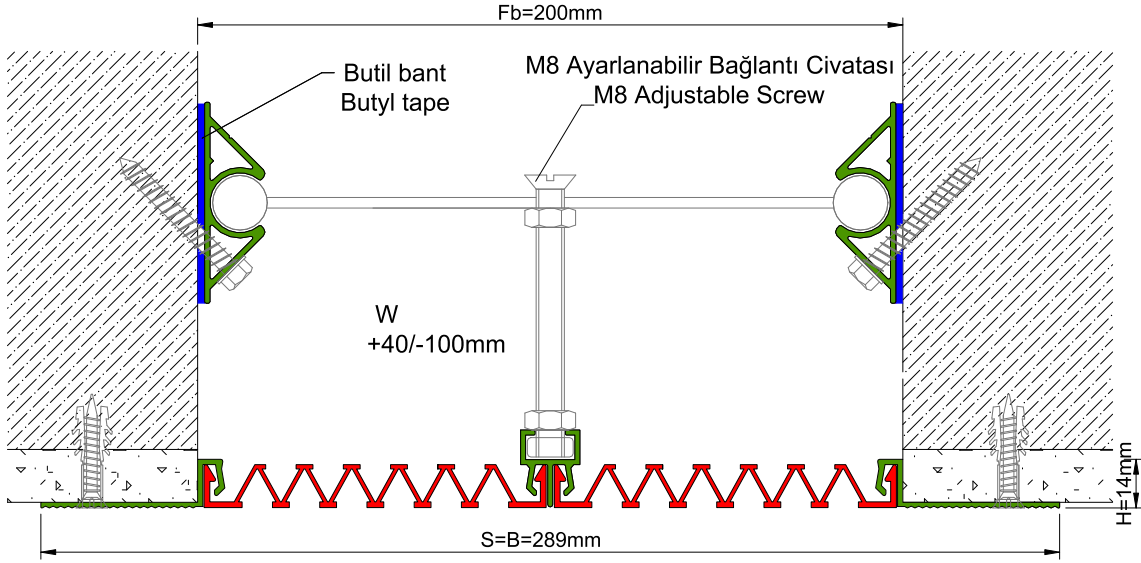

AS U120 surface mounted profile can easily be installed by means of screws to all types of wall & ceiling. Ribbed elastomeric gasket gains the profile a remarkable movement ability and compensates level differences on both sides of the wall. Slide-in gasket system lets the profile to be used at exterior applications as well as interior areas. Profiles up to 150 mm gap are applied with single gasket while the wider ones are with double gaskets joined with a connector profile.

* Visuals are representative and the profile configuration may differ depending on the characteristics requested.

GASKET COLORS → **BLACK** → GREY → **BEIGE** → Custom Colors available.

LOCATION	MODEL	GAP (Fb) mm	HEIGHT (H) MM	OVERALL WIDTH (B) mm	VISIBLE WIDTH (S) mm	MOVEMENT (W) mm	LOAD CAPACITY	STANDARD LENGTH (mt)
Wall to Wall	AS U120-030	30	15	119	119	+10 / -6	N/A	3
	AS U120-050	50	15	139	139	+20 / -15	N/A	3
	AS U120-080	80	15	169	169	+40 / -30	N/A	3
	AS U120-100	100	15	189	189	+20 / -50	N/A	3
	AS U120-120	120	15	209	209	+60 / -50	N/A	3
	AS U120-150	150	15	239	239	+30 / -80	N/A	3
	AS U120-200	200	15	289	289	+40 / -100	N/A	3
	AS U120-200M	200	15	289	289	+40 / -100	N/A	3

Note: Please ask for different sizes

AS U120 200M H15V

AS U120 200M H15KV

Profil No Profile Number	AS U120 200M	AS U120 200M K
Fb (mm)	200	200
H (mm) yaklaşık approx.	15	15
W± (mm) yaklaşık approx.	+40/-100	+40/-100
Renk Color	Alüminyum: Natürel, Fitiller: Siyah, gri, diğer Aluminum: Natural, Inserts: Black, grey, others	
Malzeme Material	Alüminyum, EPDM Kauçuk(siyah), Termoplastik Kauçuk (gri ve diğer) Aluminum, EPDM Rubber(black), Thermoplastic Rubber (grey and others)	
Standart Uzunluk Standard Length	3	