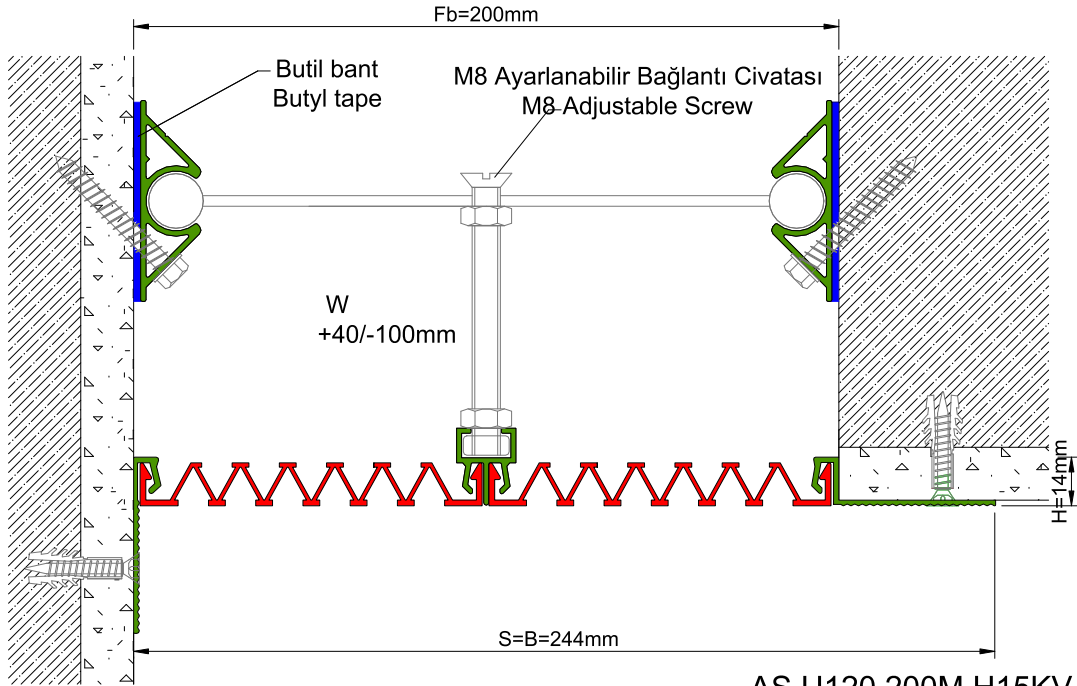

AS U120 surface mounted profile can easily be installed by means of screws to all types of wall & ceiling. Ribbed elastomeric gasket gains the profile a remarkable movement ability and compensates level differences on both sides of the wall. Slide-in gasket system lets the profile to be used at exterior applications as well as interior areas. Profiles up to 150 mm gap are applied with single gasket while the wider ones are with double gaskets joined with a connector profile.

* Visuals are representative and the profile configuration may differ depending on the characteristics requested.

GASKET COLORS → **BLACK** → GREY → **BEIGE** → Custom Colors available.

LOCATION	MODEL	GAP (Fb) mm	HEIGHT (H) MM	OVERALL WIDTH (B) mm	VISIBLE WIDTH (S) mm	MOVEMENT (W) mm	LOAD CAPACITY	STANDARD LENGTH (mt)
Wall to Wall	AS U120-030	30	15	119	119	+10 / -6	N/A	3
	AS U120-050	50	15	139	139	+20 / -15	N/A	3
	AS U120-080	80	15	169	169	+40 / -30	N/A	3
	AS U120-100	100	15	189	189	+20 / -50	N/A	3
	AS U120-120	120	15	209	209	+60 / -50	N/A	3
	AS U120-150	150	15	239	239	+30 / -80	N/A	3
	AS U120-200	200	15	289	289	+40 / -100	N/A	3
	AS U120-200M	200	15	289	289	+40 / -100	N/A	3

Note: Please ask for different sizes

AS U120 200M H15V

AS U120 200M H15KV

Profil No Profile Number	AS U120 200M	AS U120 200M K
Fb (mm)	200	200
H (mm) yaklaşık approx.	15	15
W± (mm) yaklaşık approx.	+40/-100	+40/-100
Renk Color	Alüminyum: Natürel, Fitiller: Siyah, gri, diğer Aluminum: Natural, Inserts: Black, grey, others	
Malzeme Material	Alüminyum, EPDM Kauçuk(siyah), Termoplastik Kauçuk (gri ve diğer) Aluminum, EPDM Rubber(black), Thermoplastic Rubber (grey and others)	
Standart Uzunluk Standard Length	3	