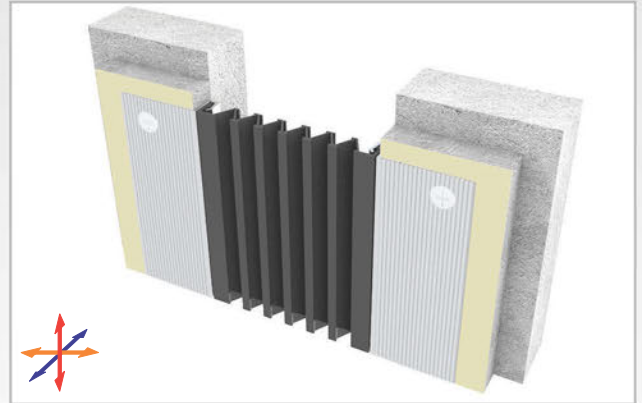

AS U120 surface mounted profile can easily be installed by means of screws to all types of wall & ceiling. Ribbed elastomeric gasket gains the profile a remarkable movement ability and compensates level differences on both sides of the wall. Slide-in gasket system lets the profile to be used at exterior applications as well as interior areas. Profiles up to 150 mm gap are applied with single gasket while the wider ones are with double gaskets joined with a connector profile.

- Application Areas** : Indoor & Outdoor / Wall & Ceiling
- Ideal for** : Shopping Malls, Airports, Residences, Hospitals, Hotels, Commercial & Public Buildings etc.
- Material** : Mill Finish Aluminum (Anodizing optional), EPDM (Only in Black Color) or TPE Gasket
- Aluminum Alloy** : 6063 AA-USA / EN AW 6063
- Optional Supplies** : Fire Barrier, Waterproof EPDM membrane

* Visuals are representative and the profile configuration may differ depending on the characteristics requested.

GASKET COLORS → **BLACK** → GREY → **BEIGE** → Custom Colors available.

LOCATION	MODEL	GAP (Fb) mm	HEIGHT (H) MM	OVERALL WIDTH (B) mm	VISIBLE WIDTH (S) mm	MOVEMENT (W) mm	LOAD CAPACITY	STANDARD LENGTH (mt)
Wall to Wall	AS U120-030	30	15	119	119	+10 / -6	N/A	3
	AS U120-050	50	15	139	139	+20 / -15	N/A	3
	AS U120-080	80	15	169	169	+40 / -30	N/A	3
	AS U120-100	100	15	189	189	+20 / -50	N/A	3
	AS U120-120	120	15	209	209	+60 / -50	N/A	3
	AS U120-150	150	15	239	239	+30 / -80	N/A	3
	AS U120-200	200	15	289	289	+40 / -100	N/A	3
	AS U120-200M	200	15	289	289	+40 / -100	N/A	3